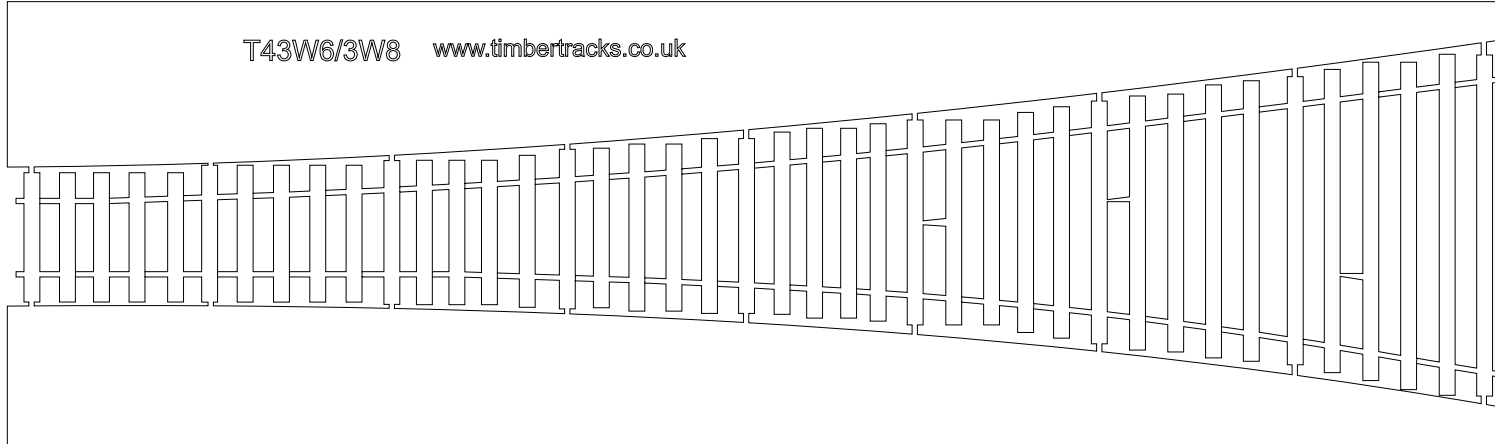

T43W6/3W8 www.timbertracks.co.uk

Timber Tracks

Timber Tracks is a trading name of
LCP International Ltd.,
Longridge House, Cadbury Camp Lane,
Clapton in Gordano,
Bristol, BS20 7SD UK.

Scale Model Laser Cut Buildings
Track and Turnout Bases
Track Building Components

Tel: 01 275 852 027

Email: brian@lcpinternational.co.uk

www.timbertracks.co.uk

Scale: 1:2