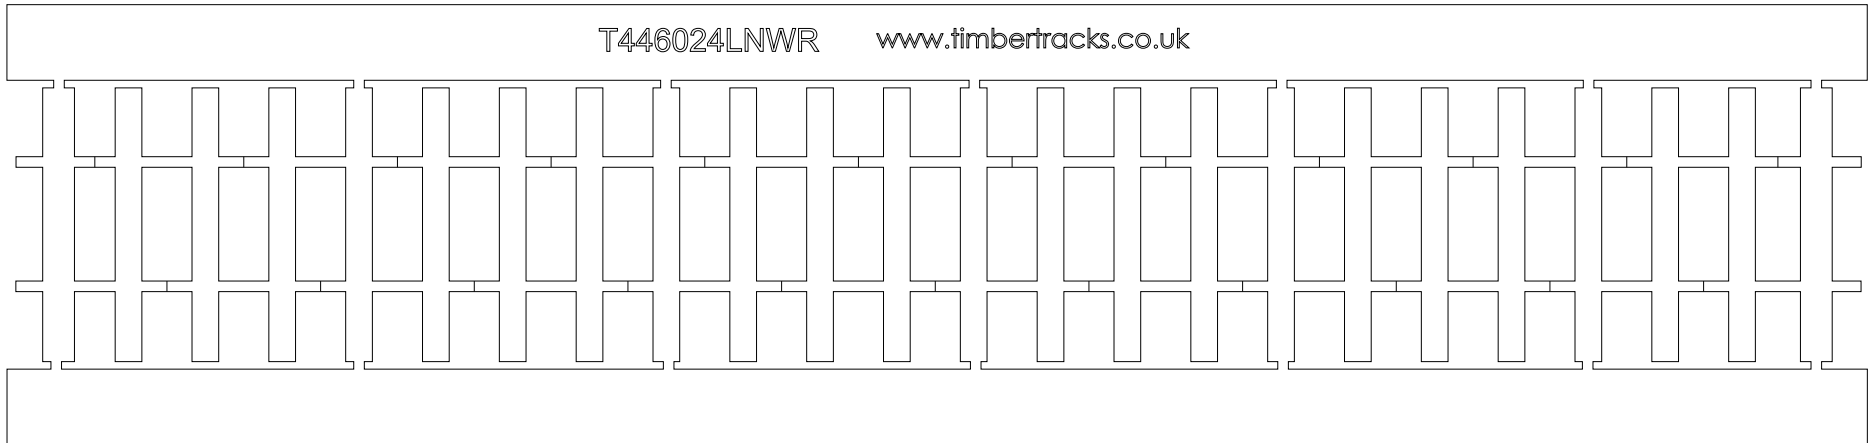

T446024LNWR [www.timbertracks.co.uk](http://www.timbertracks.co.uk)

# Timber Tracks

*Timber Tracks is a trading name of*  
LCP International Ltd.,  
Longridge House, Cadbury Camp Lane,  
Clapton in Gordano,  
Bristol, BS20 7SD UK.

Scale Model Laser Cut Buildings  
Track and Turnout Bases  
Track Building Components