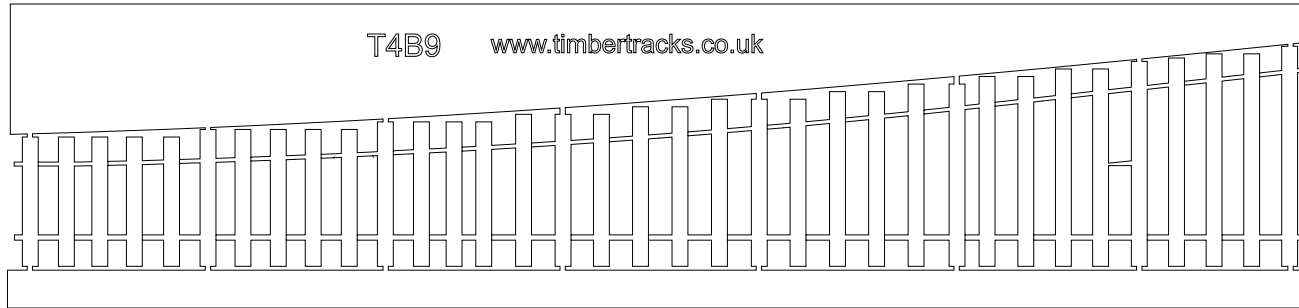

T4B9 www.timbertracks.co.uk

Timber Tracks

Timber Tracks is a trading name of
LCP International Ltd.,
Longridge House, Cadbury Camp Lane,
Clapton in Gordano,
Bristol, BS20 7SD UK.

Scale Model Laser Cut Buildings
Track and Turnout Bases
Track Building Components

Tel: 01 275 852 027

Email: brian@lcpinternational.co.uk

www.timbertracks.co.uk

Scale: 1:2