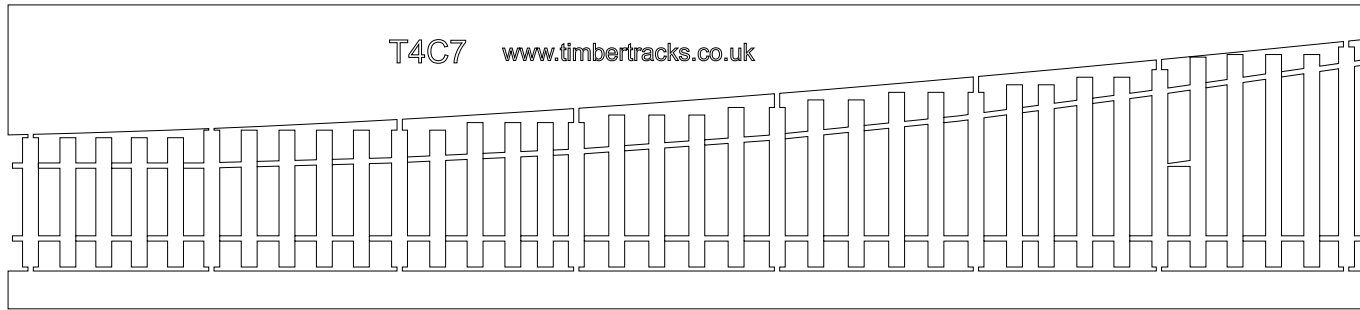

# Timber Tracks

*Timber Tracks is a trading name of*  
LCP International Ltd.,  
Longridge House, Cadbury Camp Lane,  
Clapton in Gordano,  
Bristol, BS20 7SD UK.

Scale Model Laser Cut Buildings  
Track and Turnout Bases  
Track Building Components