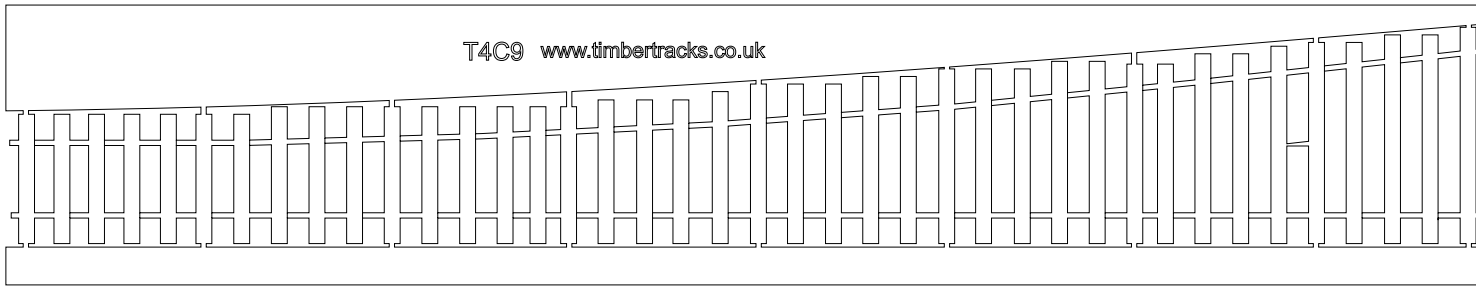

# Timber Tracks

*Timber Tracks is a trading name of*  
LCP International Ltd.,  
Longridge House, Cadbury Camp Lane,  
Clapton in Gordano,  
Bristol, BS20 7SD UK.

Scale Model Laser Cut Buildings  
Track and Turnout Bases  
Track Building Components