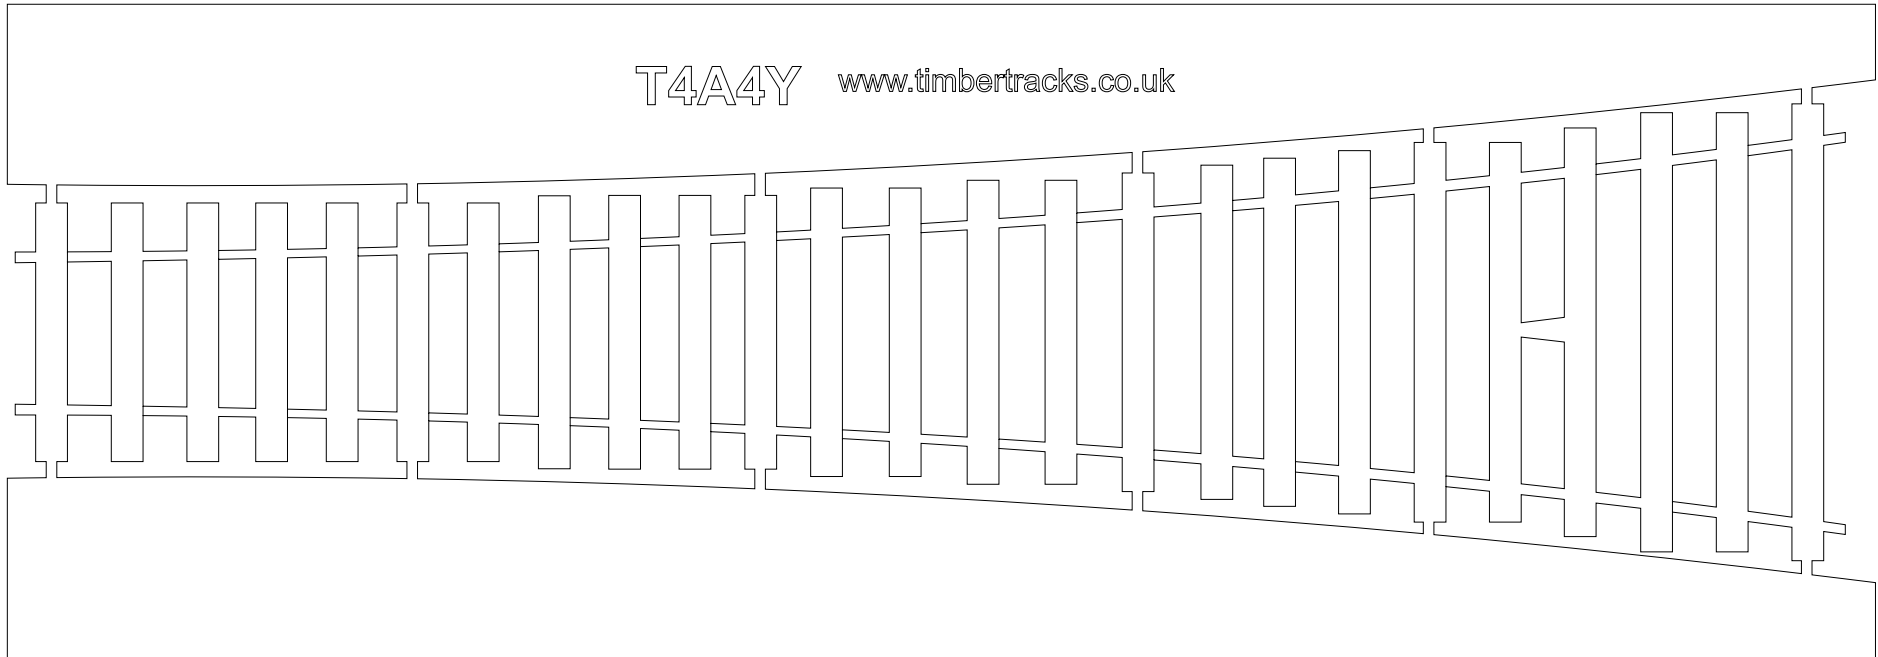

T4A4Y www.timbertracks.co.uk

Timber Tracks

Timber Tracks is a trading name of
LCP International Ltd.,
Longridge House, Cadbury Camp Lane,
Clapton in Gordano,
Bristol, BS20 7SD UK.

Scale Model Laser Cut Buildings
Track and Turnout Bases
Track Building Components

Tel: 01 275 852 027

Email: brian@lcpinternational.co.uk

www.timbertracks.co.uk

Scale: 1:1