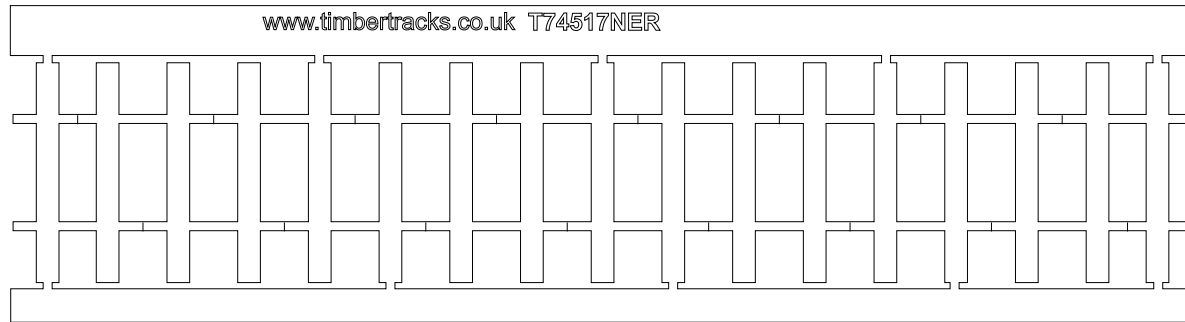

www.timbertracks.co.uk T74517NER

Timber Tracks

Timber Tracks is a trading name of
LCP International Ltd.,
Longridge House, Cadbury Camp Lane,
Clapton in Gordano,
Bristol, BS20 7SD UK.

Scale Model Laser Cut Buildings
Track and Turnout Bases
Track Building Components

Tel: 01 275 852 027

Email: brian@lcpinternational.co.uk

www.timbertracks.co.uk

Scale: 1:2