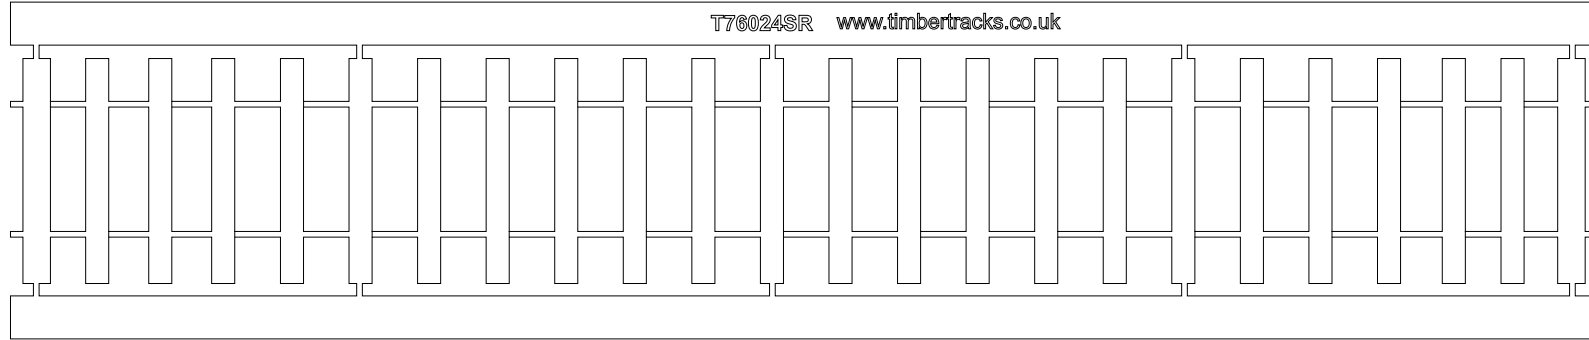

T76024SR [www.timbertracks.co.uk](http://www.timbertracks.co.uk)

# Timber Tracks

*Timber Tracks is a trading name of*  
LCP International Ltd.,  
Longridge House, Cadbury Camp Lane,  
Clapton in Gordano,  
Bristol, BS20 7SD UK.

Scale Model Laser Cut Buildings  
Track and Turnout Bases  
Track Building Components