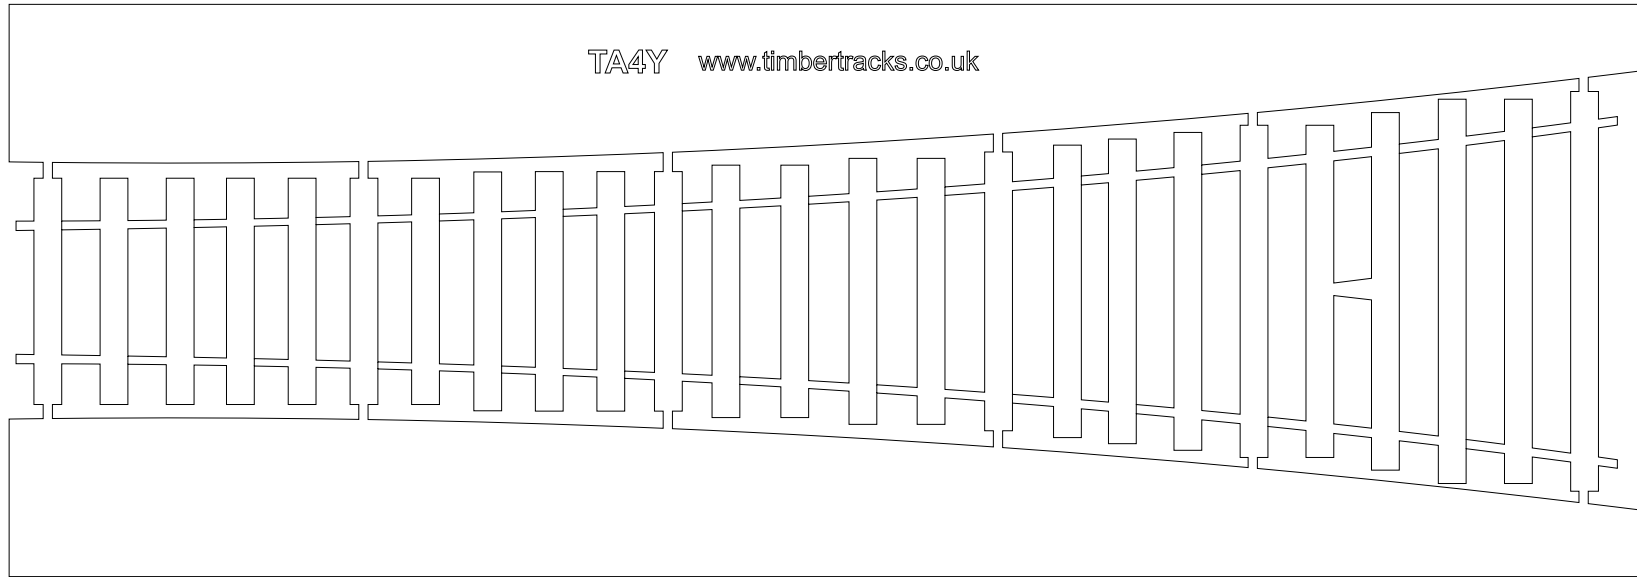

# Timber Tracks

*Timber Tracks is a trading name of*  
LCP International Ltd.,  
Longridge House, Cadbury Camp Lane,  
Clapton in Gordano,  
Bristol, BS20 7SD UK.

Scale Model Laser Cut Buildings  
Track and Turnout Bases  
Track Building Components