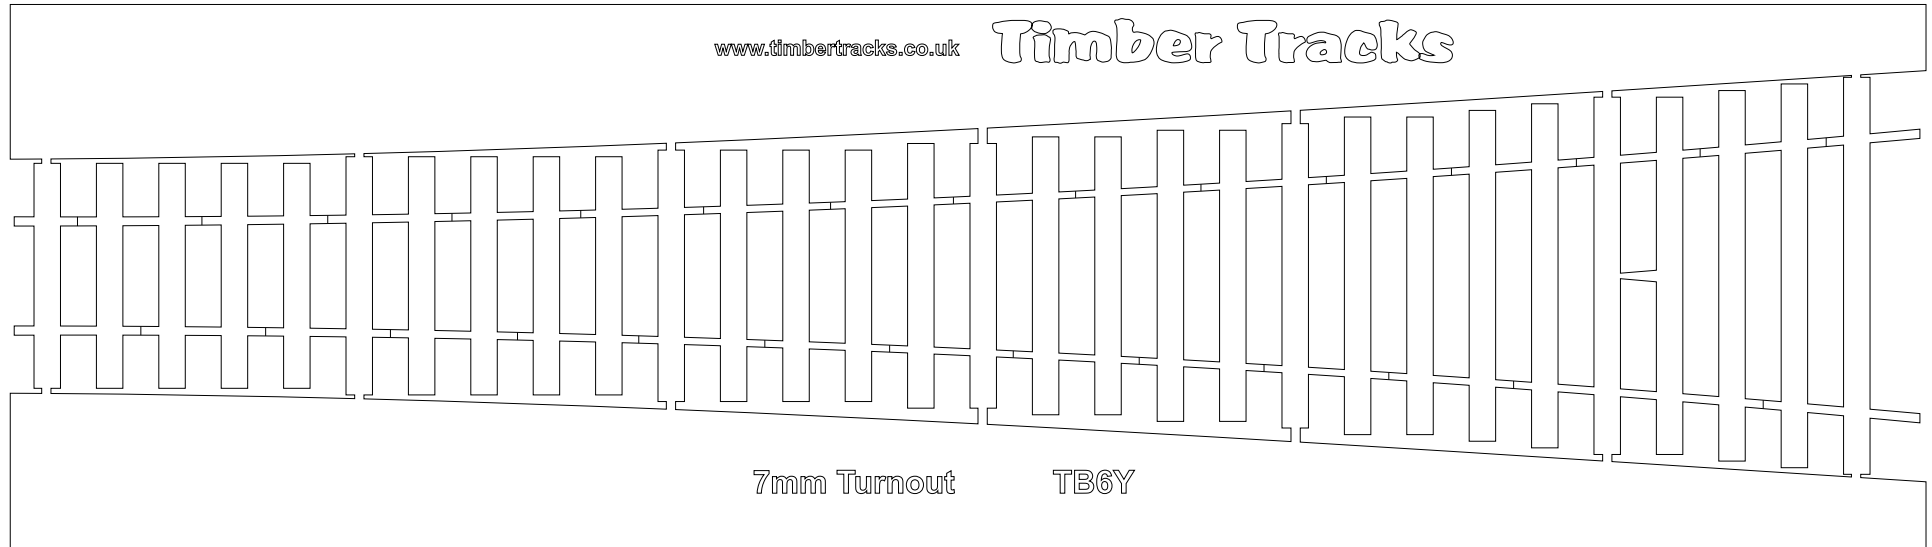

www.timbertracks.co.uk

Timber Tracks

7mm Turnout

TB6Y

Timber Tracks

Timber Tracks is a trading name of
LCP International Ltd.,
Longridge House, Cadbury Camp Lane,
Clapton in Gordano,
Bristol, BS20 7SD UK.

Scale Model Laser Cut Buildings
Track and Turnout Bases
Track Building Components

Tel: 01 275 852 027

Email: brian@lcpinternational.co.uk

www.timbertracks.co.uk

Scale: 1:2