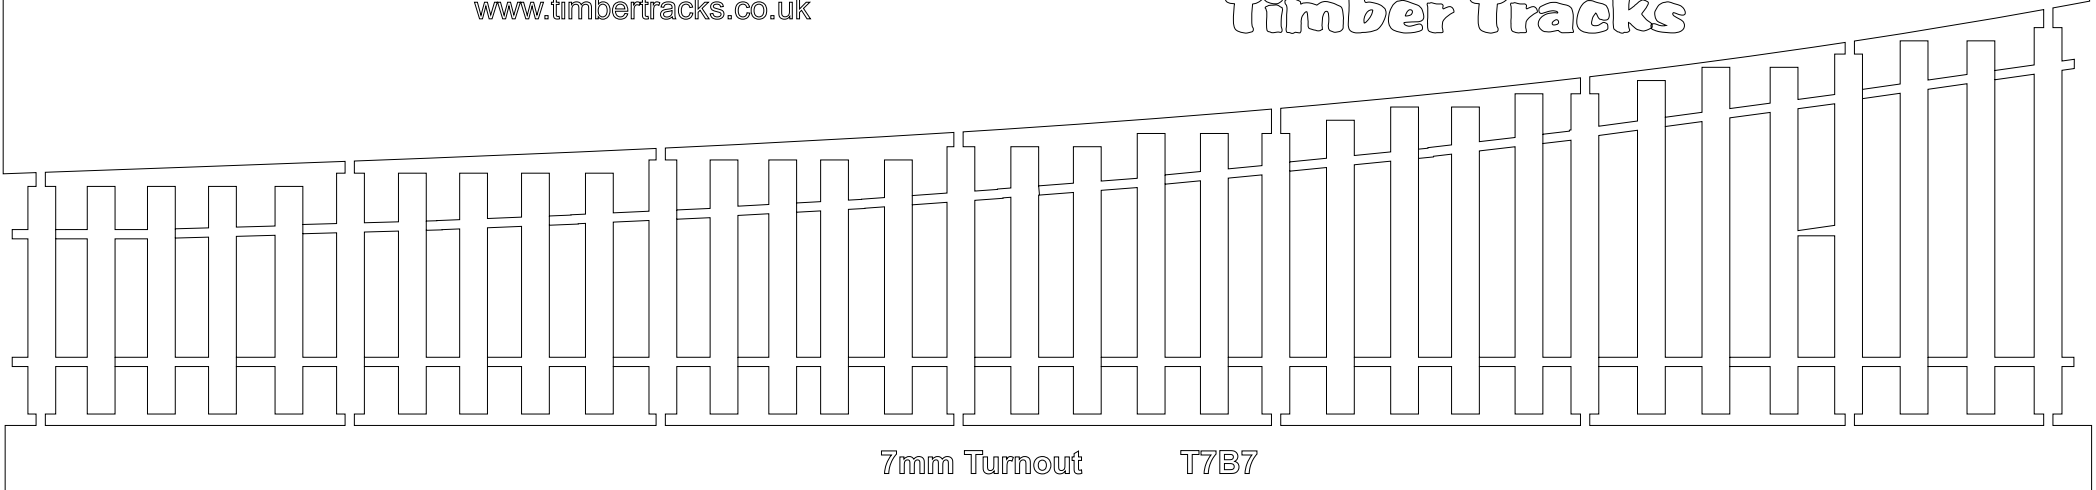

www.timbertracks.co.uk

Timber Tracks

Timber Tracks

Timber Tracks is a trading name of
LCP International Ltd.,
Longridge House, Cadbury Camp Lane,
Clapton in Gordano,
Bristol, BS20 7SD UK.

Scale Model Laser Cut Buildings
Track and Turnout Bases
Track Building Components

Tel: 01 275 852 027

Email: brian@lcpinternational.co.uk

www.timbertracks.co.uk

Scale: 1:2