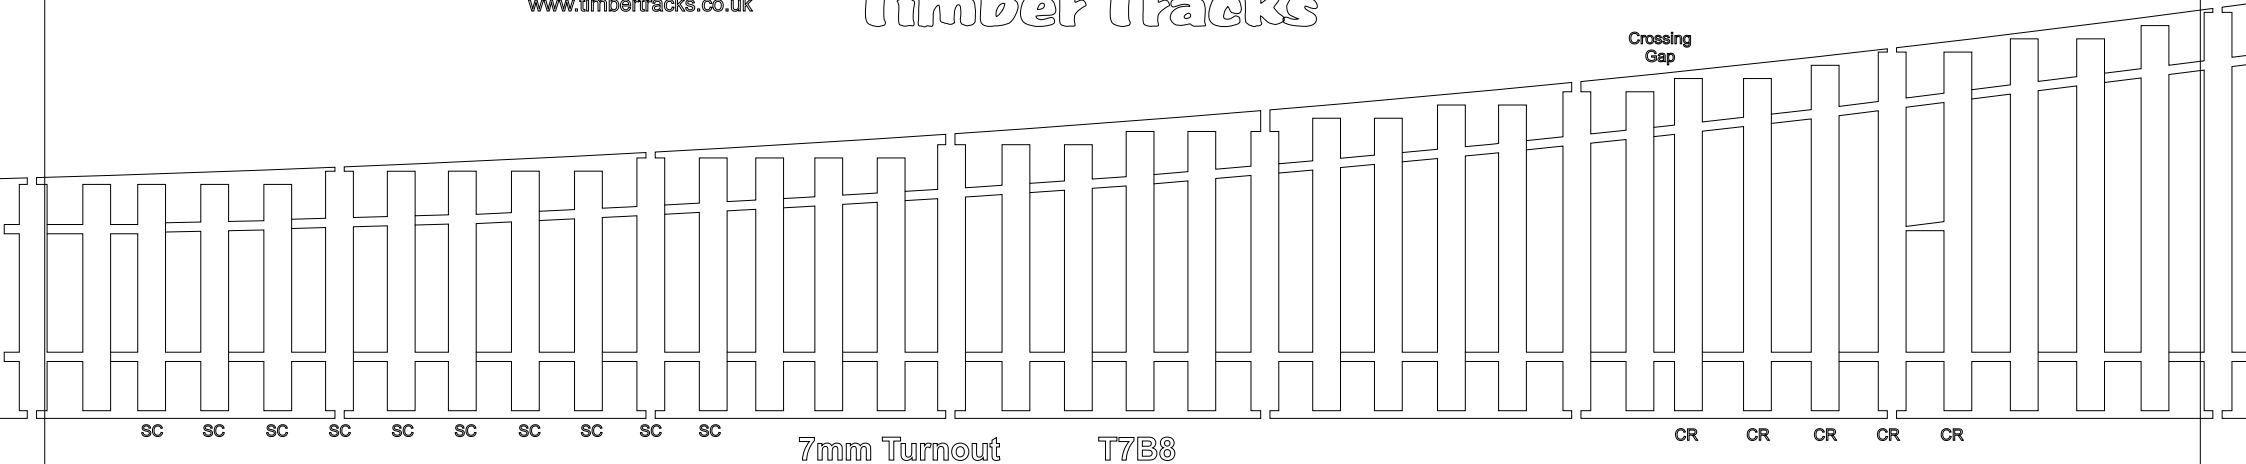

# Timber Tracks

# Timber Tracks

*Timber Tracks is a trading name of*  
LCP International Ltd.,  
Longridge House, Cadbury Camp Lane,  
Clapton in Gordano,  
Bristol, BS20 7SD UK.

Scale Model Laser Cut Buildings  
Track and Turnout Bases  
Track Building Components

Tel: 01 275 852 027

Email: [brian@lcpinternational.co.uk](mailto:brian@lcpinternational.co.uk)

[www.timbertracks.co.uk](http://www.timbertracks.co.uk)

Scale: 1:2