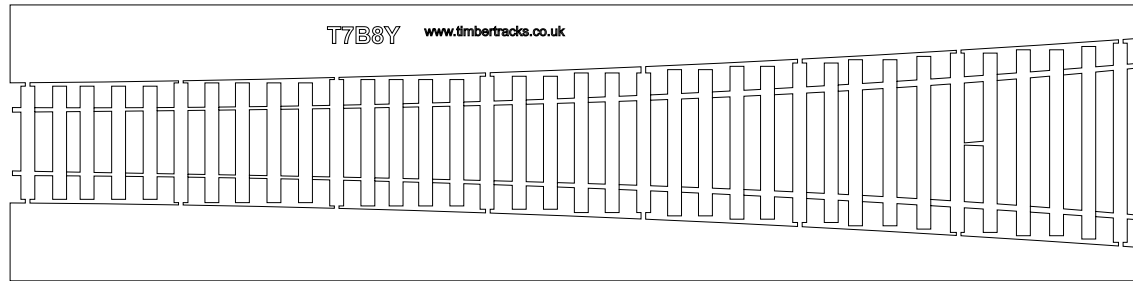

T7B8Y www.timbertracks.co.uk

Timber Tracks

Timber Tracks is a trading name of
LCP International Ltd.,
Longridge House, Cadbury Camp Lane,
Clapton in Gordano,
Bristol, BS20 7SD UK.

Scale Model Laser Cut Buildings
Track and Turnout Bases
Track Building Components

Tel: 01 275 852 027

Email: brian@lcpinternational.co.uk

www.timbertracks.co.uk

Scale: 1:4