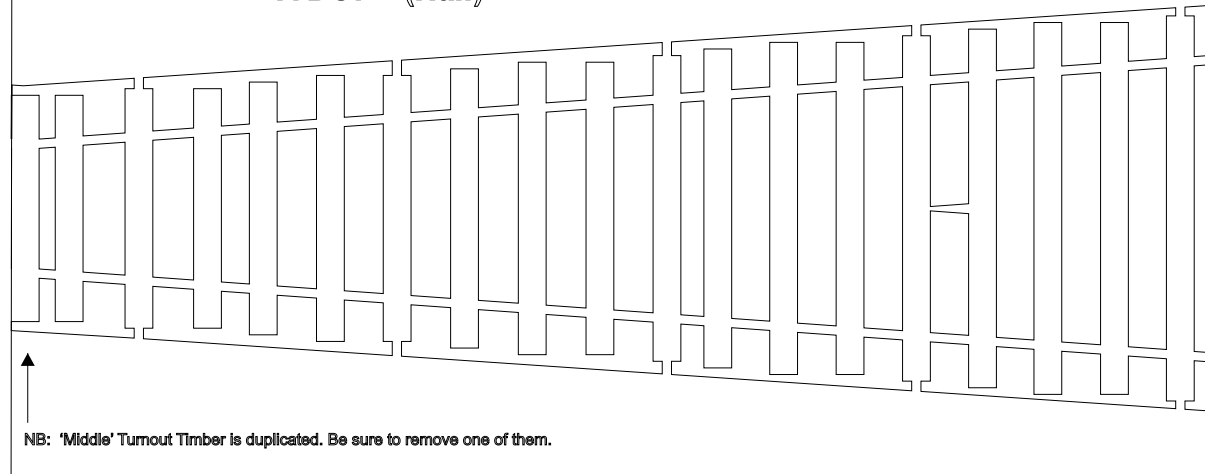

T7DC7 (Half) www.timbertracks.co.uk

NB: 'Middle' Turnout Timber is duplicated. Be sure to remove one of them.

T7DC7 (Half) www.timbertracks.co.uk

NB: 'Middle' Turnout Timber is duplicated. Be sure to remove one of them.

Timber Tracks

Timber Tracks is a trading name of
LCP International Ltd.,
Longridge House, Cadbury Camp Lane,
Clapton in Gordano,
Bristol, BS20 7SD UK.

Scale Model Laser Cut Buildings
Track and Turnout Bases
Track Building Components