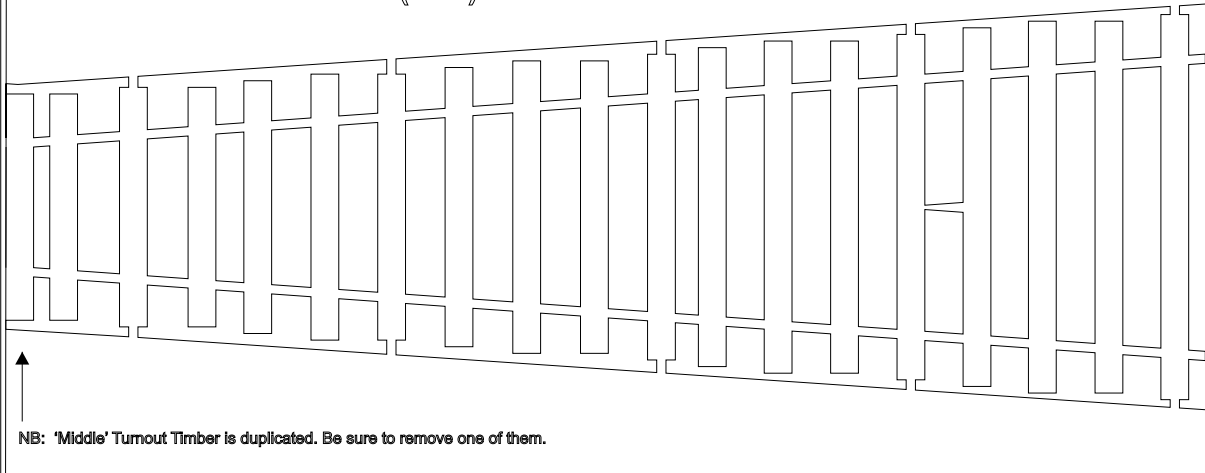

T7DC7 (Half) www.timbertracks.co.uk

NB: 'Middle' Turnout Timber is duplicated. Be sure to remove one of them.

T7DC7 (Half) www.timbertracks.co.uk

NB: 'Middle' Turnout Timber is duplicated. Be sure to remove one of them.

Timber Tracks

Timber Tracks is a trading name of
LCP International Ltd.,
Longridge House, Cadbury Camp Lane,
Clapton in Gordano,
Bristol, BS20 7SD UK.

Scale Model Laser Cut Buildings
Track and Turnout Bases
Track Building Components