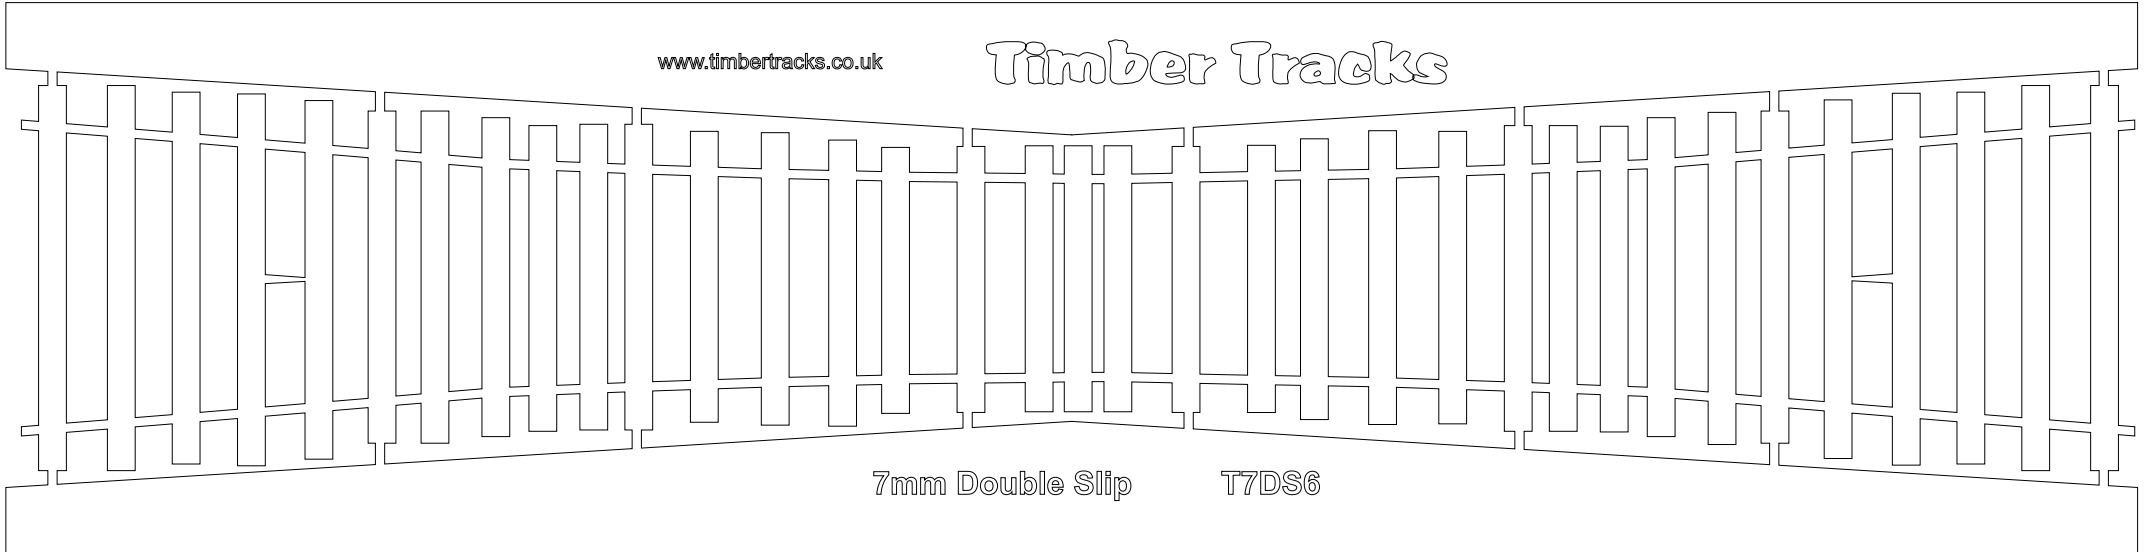

www.timbertracks.co.uk

Timber Tracks

7mm Double Slip

T7DS6

Timber Tracks

Timber Tracks is a trading name of
LCP International Ltd.,
Longridge House, Cadbury Camp Lane,
Clapton in Gordano,
Bristol, BS20 7SD UK.

Scale Model Laser Cut Buildings
Track and Turnout Bases
Track Building Components

Tel: 01 275 852 027

Email: brian@lcpinternational.co.uk

www.timbertracks.co.uk

Scale: 1:2