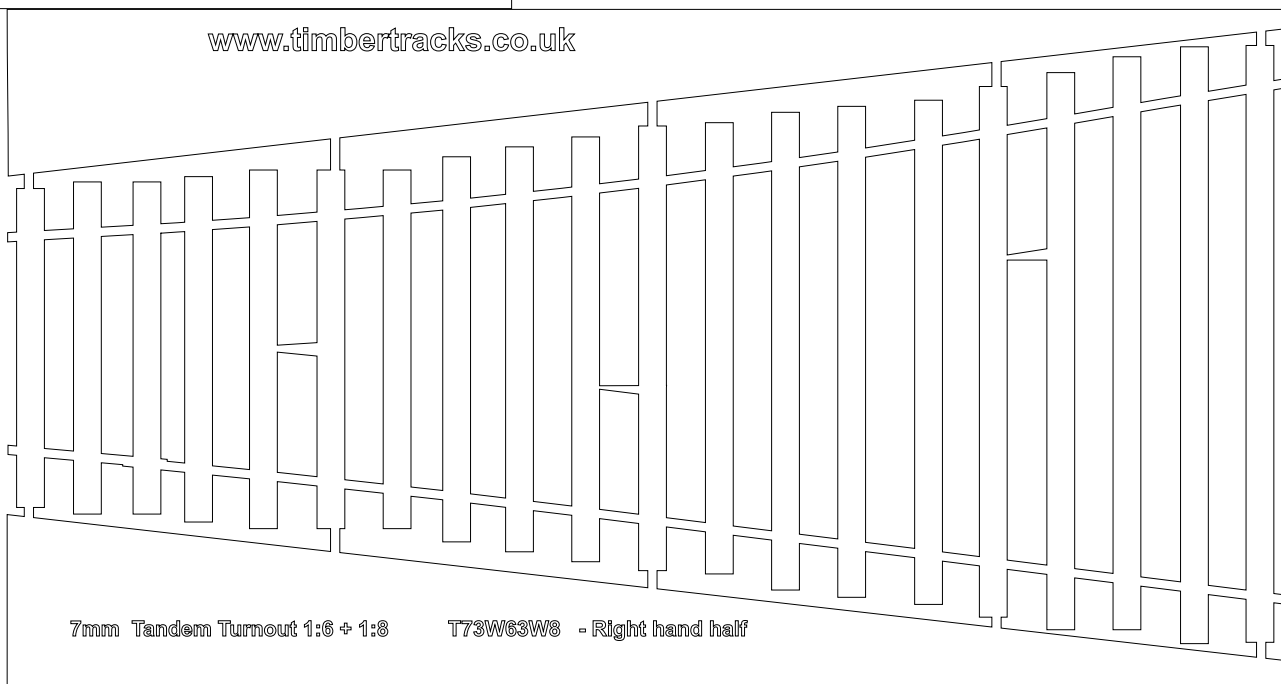

www.timbertracks.co.uk

7mm Tandem Turnout 1:6 + 1:8 T73W63W8 - Left hand half

www.timbertracks.co.uk

7mm Tandem Turnout 1:6 + 1:8 T73W63W8 - Right hand half

Timber Tracks

Timber Tracks is a trading name of
LCP International Ltd.,
Longridge House, Cadbury Camp Lane,
Clapton in Gordano,
Bristol, BS20 7SD UK.

Scale Model Laser Cut Buildings
Track and Turnout Bases
Track Building Components

Tel: 01 275 852 027

Email: brian@lcpinternational.co.uk

www.timbertracks.co.uk

Scale: 1:2