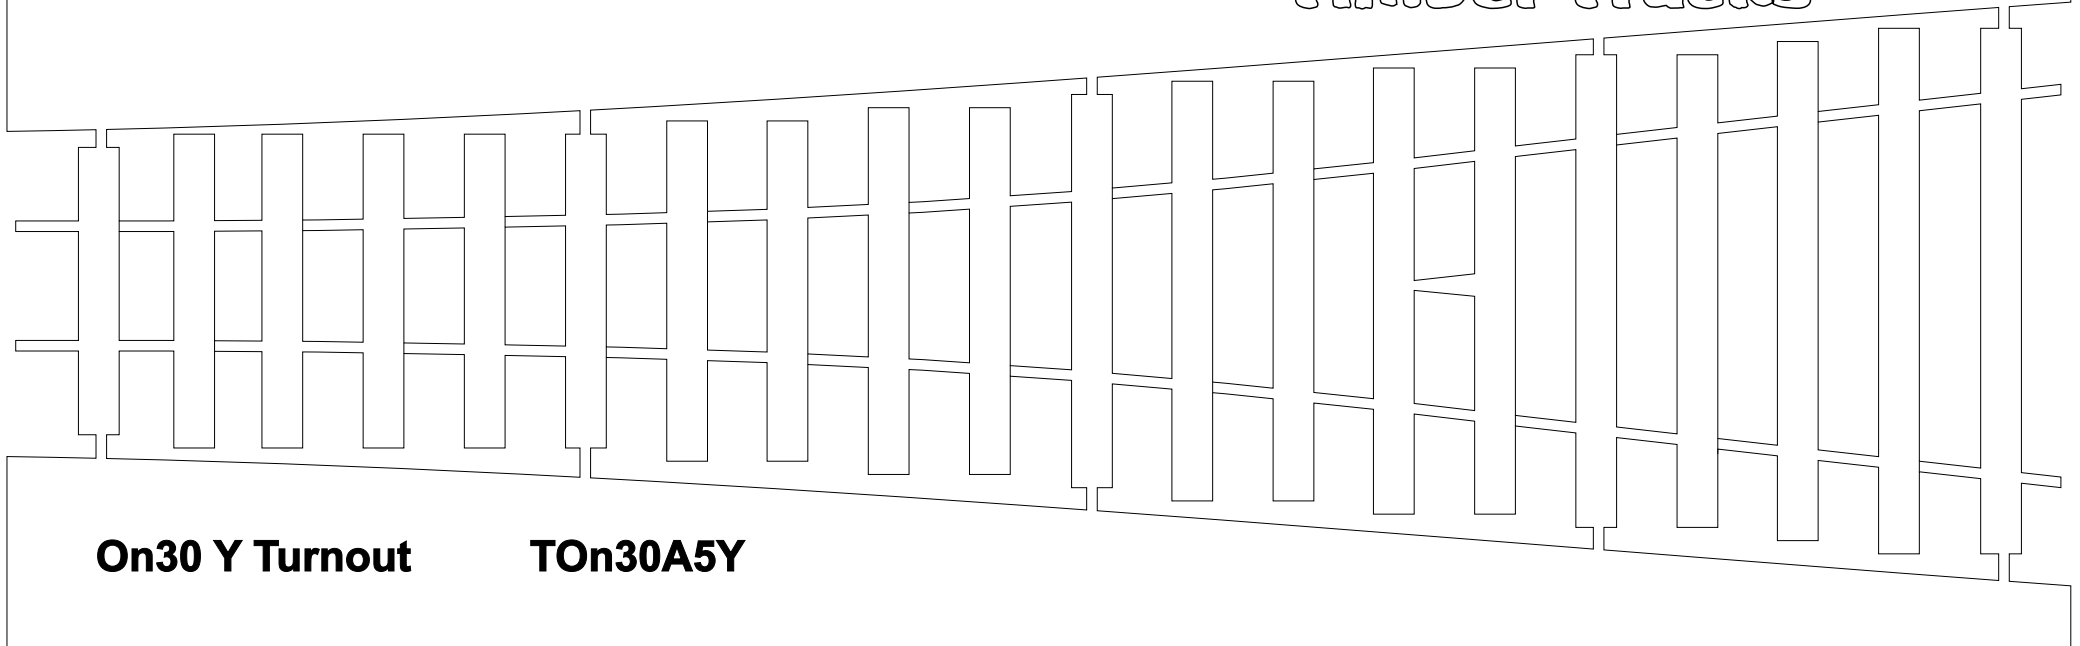

# Timber Tracks

**On30 Y Turnout**

**TOn30A5Y**

# Timber Tracks

*Timber Tracks is a trading name of*  
LCP International Ltd.,  
Longridge House, Cadbury Camp Lane,  
Clapton in Gordano,  
Bristol, BS20 7SD UK.

Scale Model Laser Cut Buildings  
Track and Turnout Bases  
Track Building Components

Tel: 01 275 852 027

Email: [brian@lcpinternational.co.uk](mailto:brian@lcpinternational.co.uk)

[www.timbertracks.co.uk](http://www.timbertracks.co.uk)

Scale: 1:1